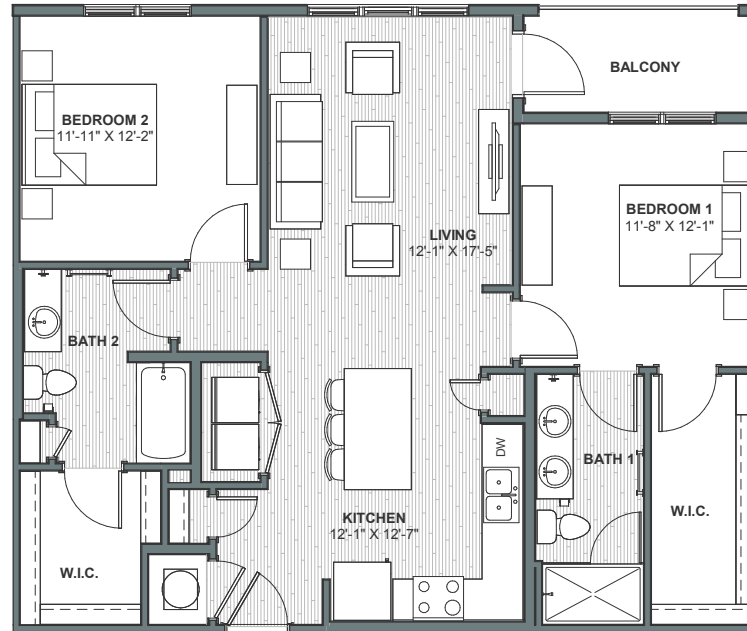

MEETING STREET LOFTS

BEN SAWYER II

UNIT B1-B
2 BED 2 BATH
1080 SQ FT

601 MEETING STREET
CHARLESTON, SC 29403
843.804.6813

MEETINGSTREETLOFTS.COM

1060N

Information is believed to be accurate, but not warranted. Specification, pricing and availability are subject to change without notice. See agent for details. Artist's renderings and floor plans are approximate only and are not meant to be exact depictions of the unit. Drawings are not to scale. Your selected floor plan may vary from this illustration due to design configuration and architectural styling. Not all features are available in every apartment. All square footages are approximate.