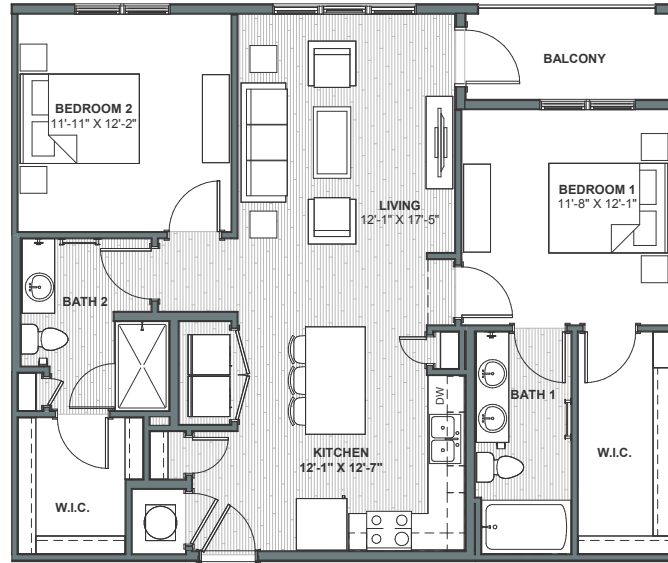

MEETING<sup>ST</sup> LOFTS

**BEN SAWYER**

**UNIT B1-A**

**2 BED 2 BATH**

**1080 SQ FT**

601 MEETING STREET  
CHARLESTON, SC 29403  
843.804.6813

[MEETINGSTREETLOFTS.COM](http://MEETINGSTREETLOFTS.COM)

Information is believed to be accurate, but not warranted. Specification, pricing and availability are subject to change without notice. See agent for details. Artist's renderings and floor plans are approximate only and are not meant to be exact depictions of the unit. Drawings are not to scale. Your selected floor plan may vary from this illustration due to design configuration and architectural styling. Not all features are available in every apartment. All square footages are approximate.

1060N